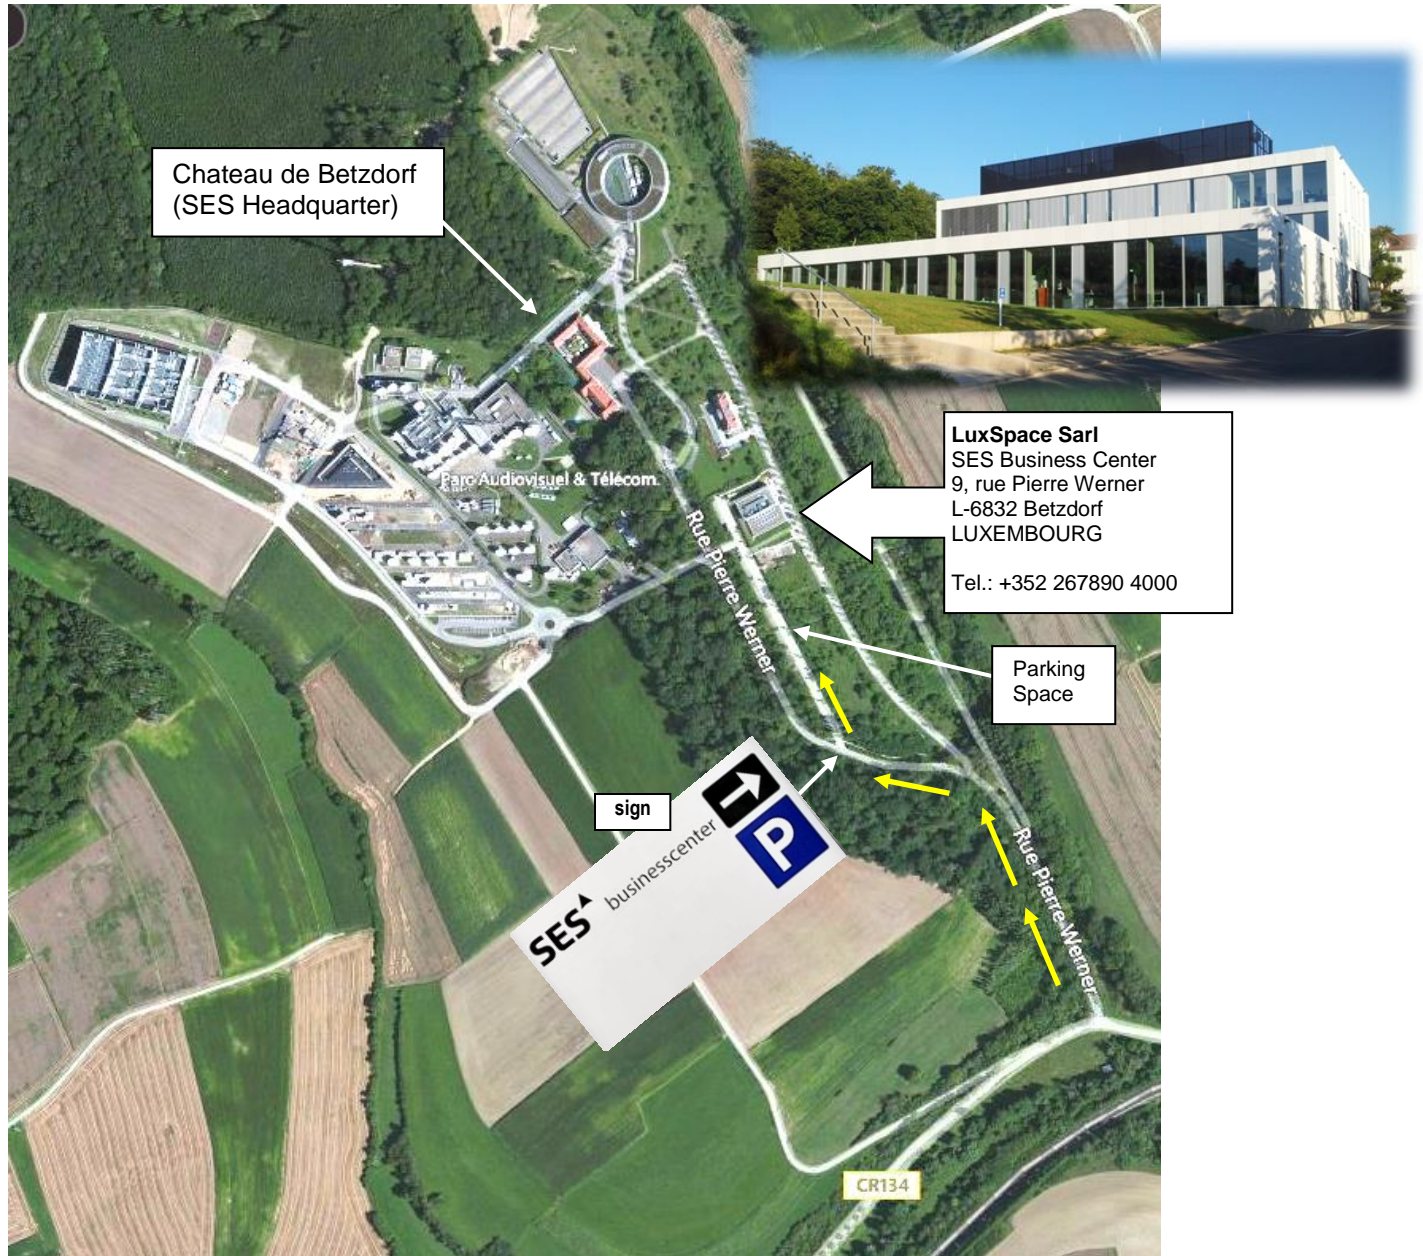

Visiting LuxSpace

Hotel recommendation:

Hotel Simons Plaza,

http://www.hotel.info/en.hotels/Grevenmacher_66457/Hotel_Simon_s_Plaza_168075/hotel.aspx

this is close to the village of Grevenmacher and approximately 10min by car

Alternatively there are also two Hotels at the Airport, ca 20-25min drive.

Hotel CAMPANILE at the Luxembourg Airport, <http://www.campanile-luxembourg-airport.lu/en/index.aspx>

Hotel IBIS at the Luxembourg Airport, <http://www.ibis.com/gb/hotel-0974-ibis-luxembourg-aeroport/index.shtml>

Directions:

Find a 'last-mile' plan on the next page.

Follow "SES businesscenter" to Parking area.

The way to LuxSpace

LuxSpace Sarl

SES Business Center
9, rue Pierre Werner
L-6832 Betzdorf
LUXEMBOURG
www.luxspace.lu

Distance:
7.9km / 10min

Hotel Simon's Plaza

7, Potaschberg
6776 Grevenmacher
Luxembourg

Tel: (+352) 26 744 - 4

Fax: (+352) 26 744 - 744

Email: info@simons-plaza.com