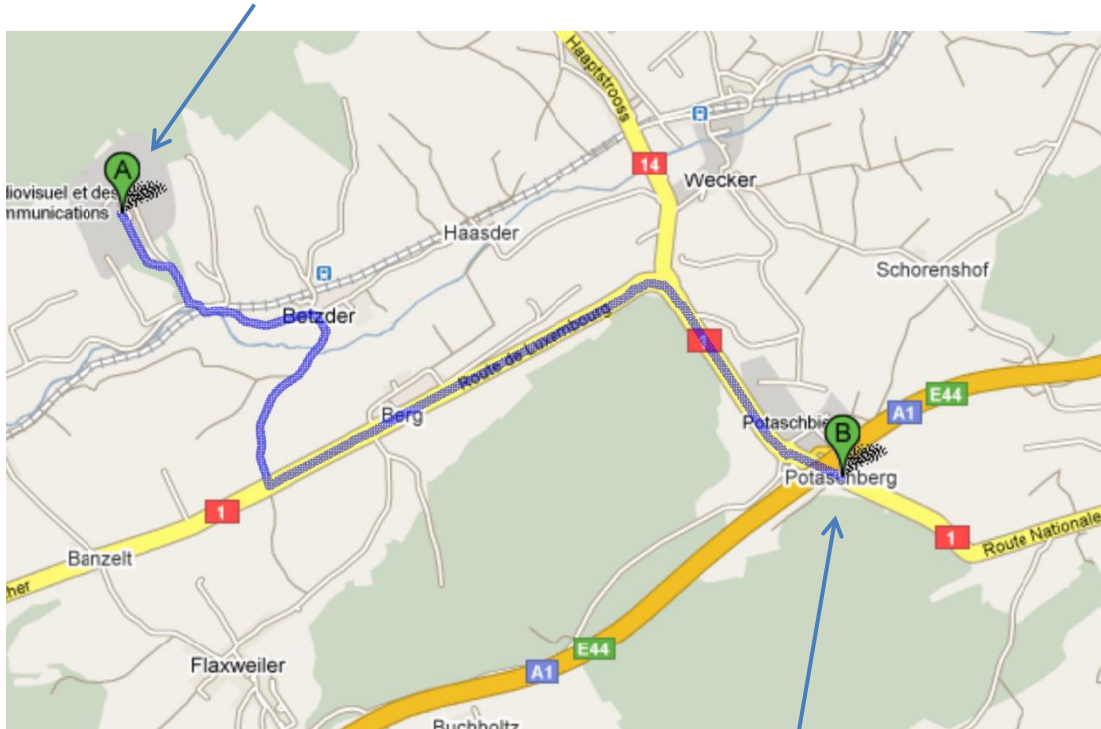

Visiting LuxSpace

Hotel recommendation:

Hotel Simons Plaza,

http://www.hotel.info/en.hotels/Grevenmacher_66457/Hotel_Simon_s_Plaza_168075/hotel.aspx

this is close to the village of Grevenmacher and approximately 10min by car

Alternatively there are also two Hotels at the Airport, ca 20-25min drive.

Hotel CAMPANILE at the Luxembourg Airport, <http://www.campanile-luxembourg-airport.lu/en/index.aspx>

Hotel IBIS at the Luxembourg Airport, <http://www.ibis.com/gb/hotel-0974-ibis-luxembourg-aeroport/index.shtml>

Directions:

Find a 'last-mile' plan on the next page.

Follow "SES businesscenter" to Parking area.

The way to LuxSpace

LuxSpace Sarl

SES Business Center
9, rue Pierre Werner
L-6832 Betzdorf
LUXEMBOURG
www.luxspace.lu

Distance:
7.9km / 10min

Hotel Simon's Plaza

7, Potaschberg
6776 Grevenmacher
Luxembourg

Tel: (+352) 26 744 - 4

Fax: (+352) 26 744 - 744

Email: info@simons-plaza.com